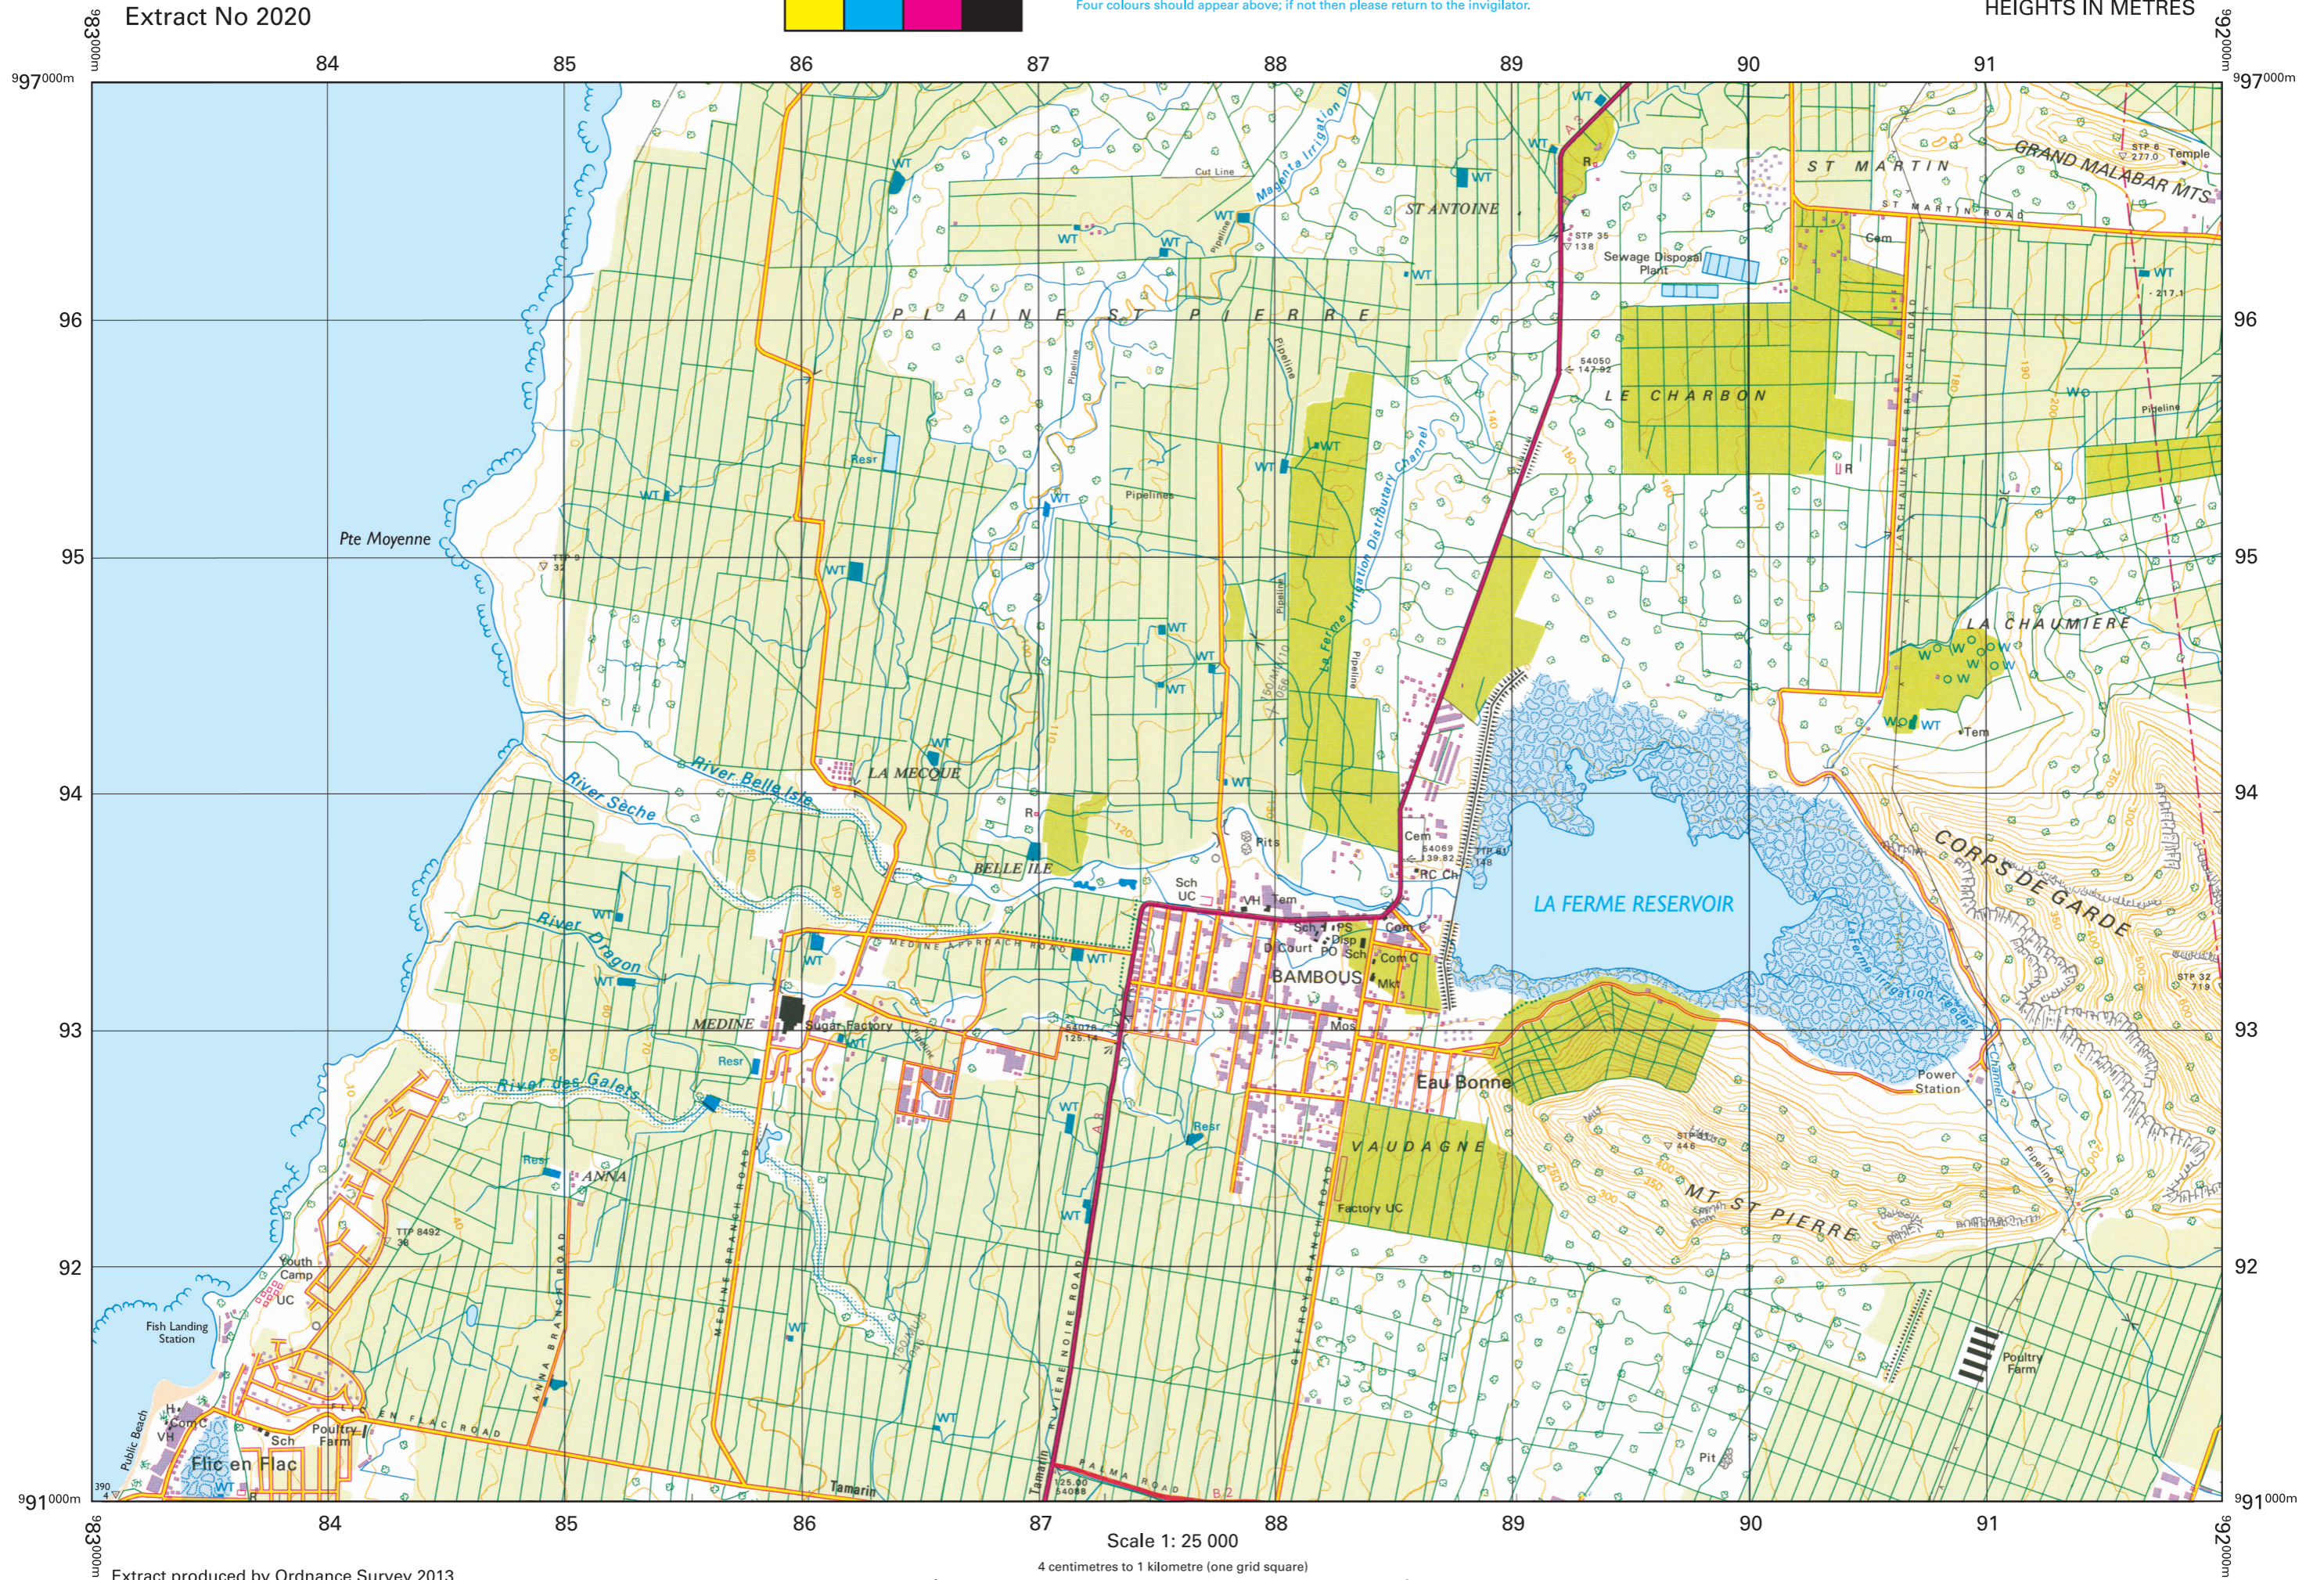

Survey Map

Please be aware, that in order to preserve the scale the map, if printed, should be printed in colour onto A3 paper.

Four colours should appear above; if not then please return to the invigilator.
Four colours should appear above; if not then please return to the invigilator.

Extract produced by Ordnance Survey 2013
© Government of Mauritius 1988

Reproduced by Ordnance Survey from previously printed material
by permission of the Government of Mauritius.

Scale 1: 25 000
4 centimetres to 1 kilometre (one grid square)

Four colours should appear above; if not then please return to the invigilator.
Four colours should appear above; if not then please return to the invigilator.

Motorway	District Boundary	Forest	ABBREVIATIONS Bn Beacon Cem Cemetery Ch Church Cnc Clinic Com C Community Centre Disp Dispensary Fy P Ferry (Pedestrian) Fcty Factory For P Forest Post Hosp Hospital H Hotel LH Lighthouse Mkt Market M Mill Mon Monument Mos Mosque PS Police Station PO Post Office Resr Reservoir Sch School SH Sink Hole S Fcty Sugar Factory Tem Temple Twr Tower TH Town Hall UC Under Construction VH Village Hall WP Water Pump
Road - Main A	Trigonometrical Station-Major, Minor	Scattered Trees	
" - Main B	Bench Mark	Scrub	
" - Other	Spot Height (in Metres)	Filaos (Casuarina)	
Track	Contours (V.I. 10m)	Plantation - Sugar	
Footpath	Depression	" Tea	
Cane Track	Sand or Mud	Cultivation and other Plantation	
Town or other populated area	Air Photo Principal Point with Film No	Line of Trees, Riverine Trees	
Named or Public Building	Kiln, Chimney	Mangrove	
Light Railway	Watercourse, Waterfall, Rapids, Dam	Coral	
Power Line	" (Wide): Waterfall, Rapids	Cliff, Rock	
Ruin	Waterhole, Well, Spring, Water Tank	Quarry	
	Marsh or Swamp		