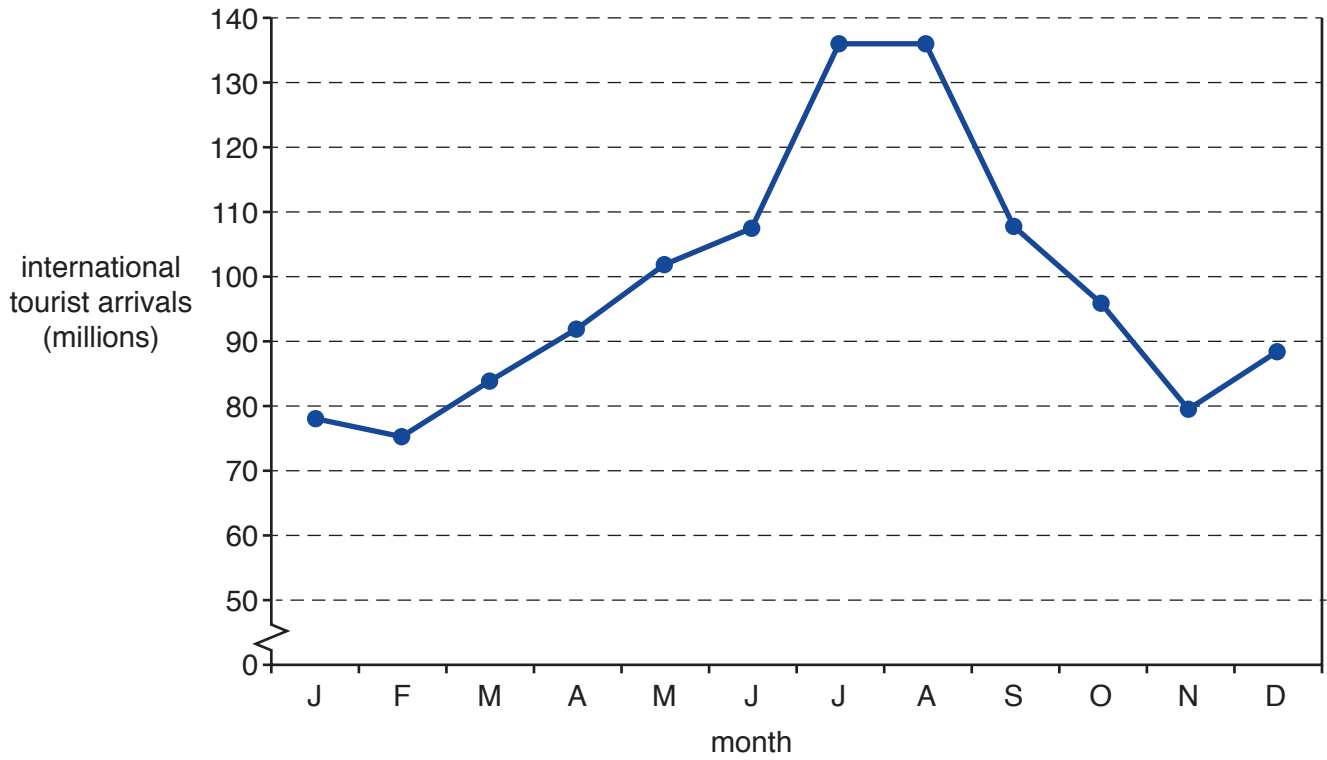

Fig. 7.1 for Question 7

Monthly international tourist arrivals for the world in 2015

Fig. 10.1 for Question 10

Measures of the size of the economies of two MICs: China in Asia, and Mexico in North America, 2015–20 predicted average

Key

- China
- Mexico

Real GDP is a measure of all the goods and services produced by an economy in a year adjusted for inflation to allow year-on-year comparison.

Permission to reproduce items where third-party owned material protected by copyright is included has been sought and cleared where possible. Every reasonable effort has been made by the publisher (UCLES) to trace copyright holders, but if any items requiring clearance have unwittingly been included, the publisher will be pleased to make amends at the earliest possible opportunity.