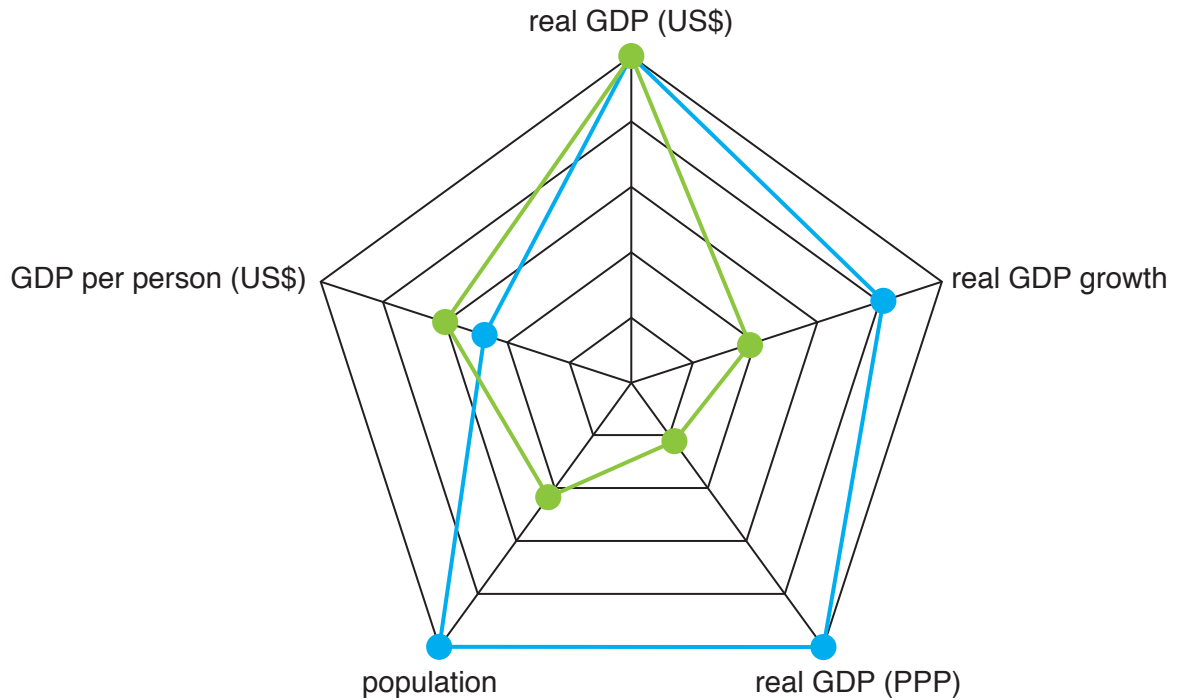

This document consists of 4 printed pages.

Fig. 1.1 for Question 1

Generalised climatic impacts of El Niño* from April to September

* El Niño is a local warming of surface waters in the equatorial zone of the Pacific Ocean that affects global atmospheric circulation.

On the map: Dry indicates drought. Wet indicates unusually high rainfall. Warm indicates abnormally high temperatures. Cool indicates abnormally low temperatures.

Fig. 4.1 for Question 4

A section of the Ramapo River, USA, an HIC in North America

Fig. 7.1 for Question 7

Monthly international tourist arrivals for the world in 2015

Fig. 10.1 for Question 10

Measures of the size of the economies of two MICs: China in Asia, and Mexico in North America, 2015–20 predicted average

Key

- China
- Mexico

Real GDP is a measure of all the goods and services produced by an economy in a year adjusted for inflation to allow year-on-year comparison.

Permission to reproduce items where third-party owned material protected by copyright is included has been sought and cleared where possible. Every reasonable effort has been made by the publisher (UCLES) to trace copyright holders, but if any items requiring clearance have unwittingly been included, the publisher will be pleased to make amends at the earliest possible opportunity.