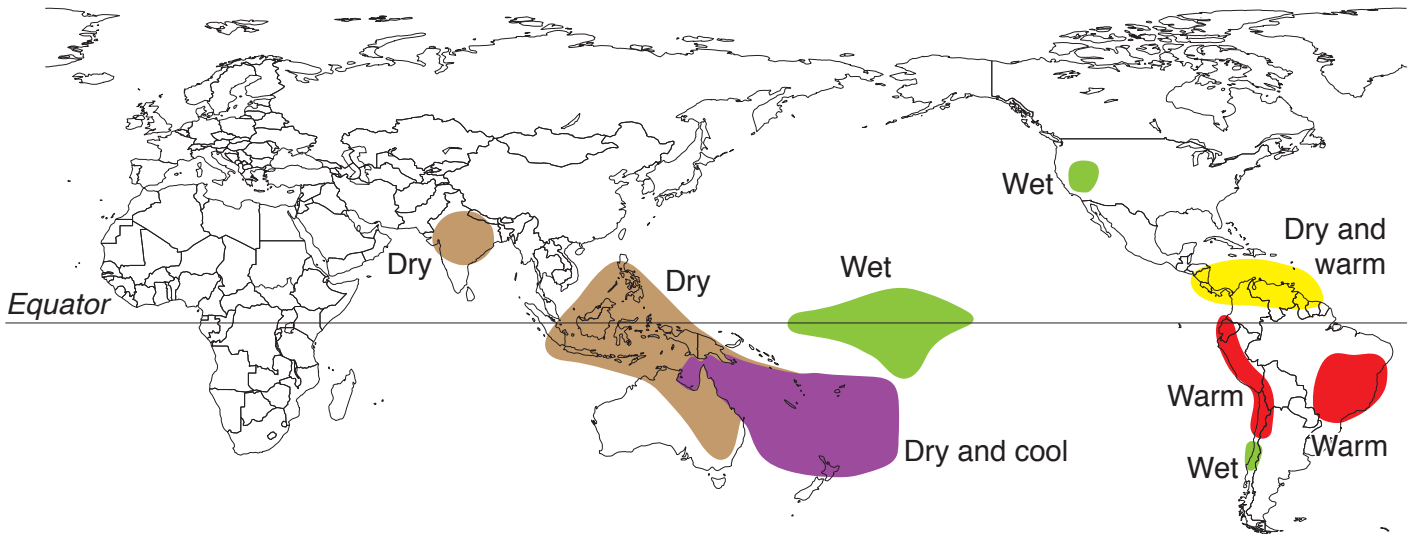


GEOGRAPHY

9696/41

Paper 4 Advanced Human Geography Options

October/November 2018

INSERT

1 hour 30 minutes

READ THESE INSTRUCTIONS FIRST

This Insert contains all the resources referred to in the questions.

This document consists of 4 printed pages.

Fig. 1.1 for Question 1

Generalised climatic impacts of El Niño* from April to September

* El Niño is a local warming of surface waters in the equatorial zone of the Pacific Ocean that affects global atmospheric circulation.

On the map: Dry indicates drought. Wet indicates unusually high rainfall. Warm indicates abnormally high temperatures. Cool indicates abnormally low temperatures.

Fig. 4.1 for Question 4

A section of the Ramapo River, USA, an HIC in North America

Fig. 7.1 for Question 7

Monthly international tourist arrivals for the world in 2015

Fig. 10.1 for Question 10

Measures of the size of the economies of two MICs: China in Asia, and Mexico in North America, 2015–20 predicted average