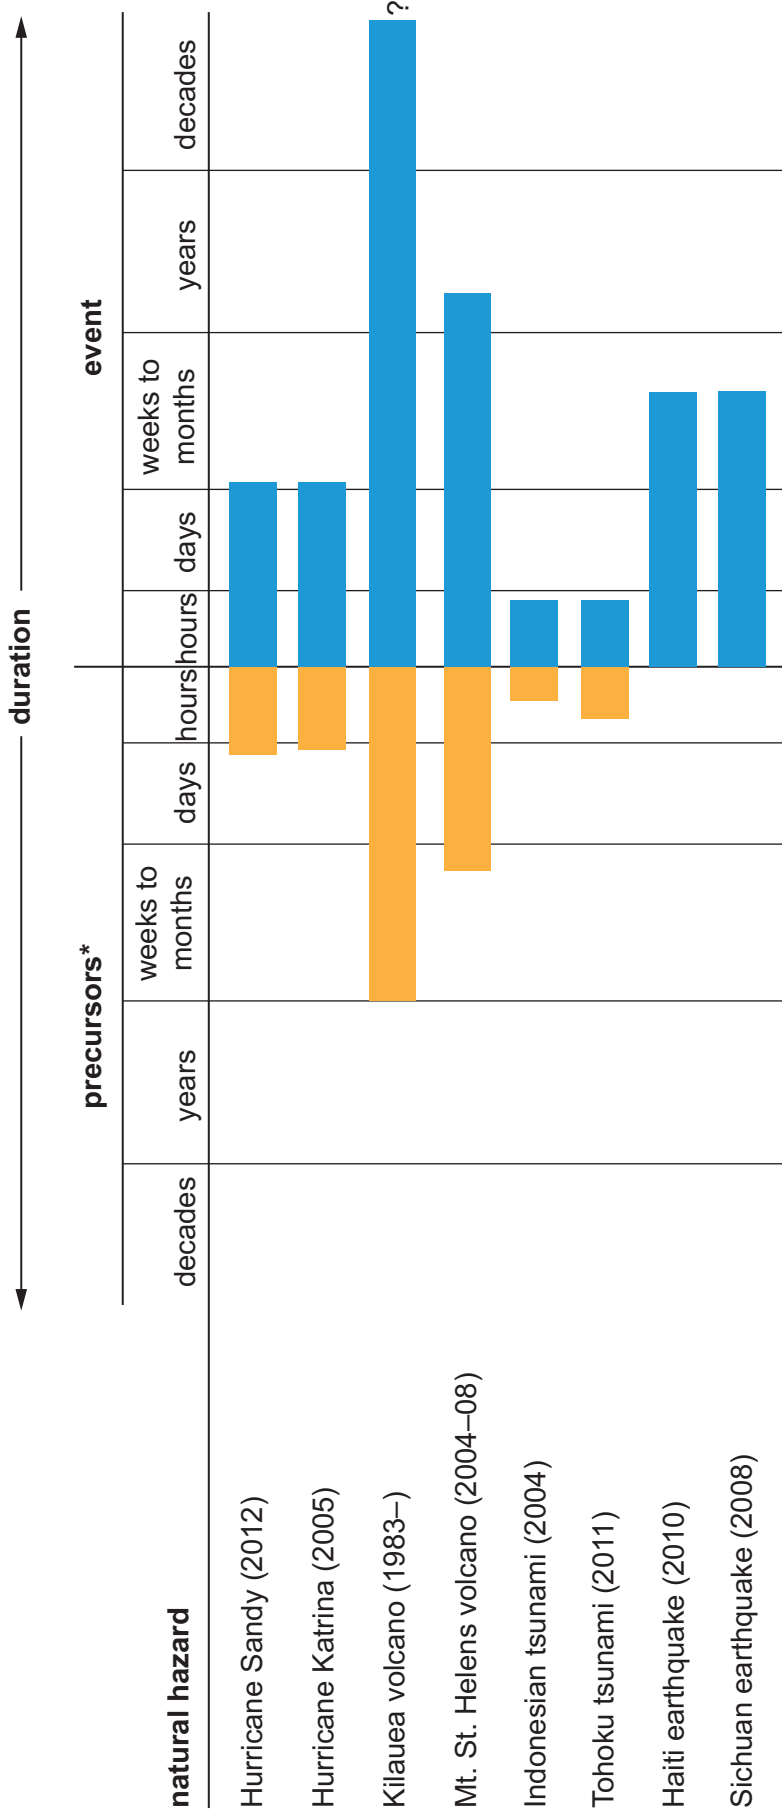

Fig. 1.1 for Question 1

The movement of the monsoon across India

Key

- 1 June date of arrival of monsoon
- international boundary
- state boundary

Fig. 4.1 for Question 4
Land lost and land gained for selected coastlines, 1984–2015

Fig. 7.1 for Question 7
Duration of precursors* and events for different natural hazards

Key

precursors*

event

*natural warning signs that often come before the event

Fig. 10.1 for Question 10

Vegetation in a semi-arid environment in Arizona, USA