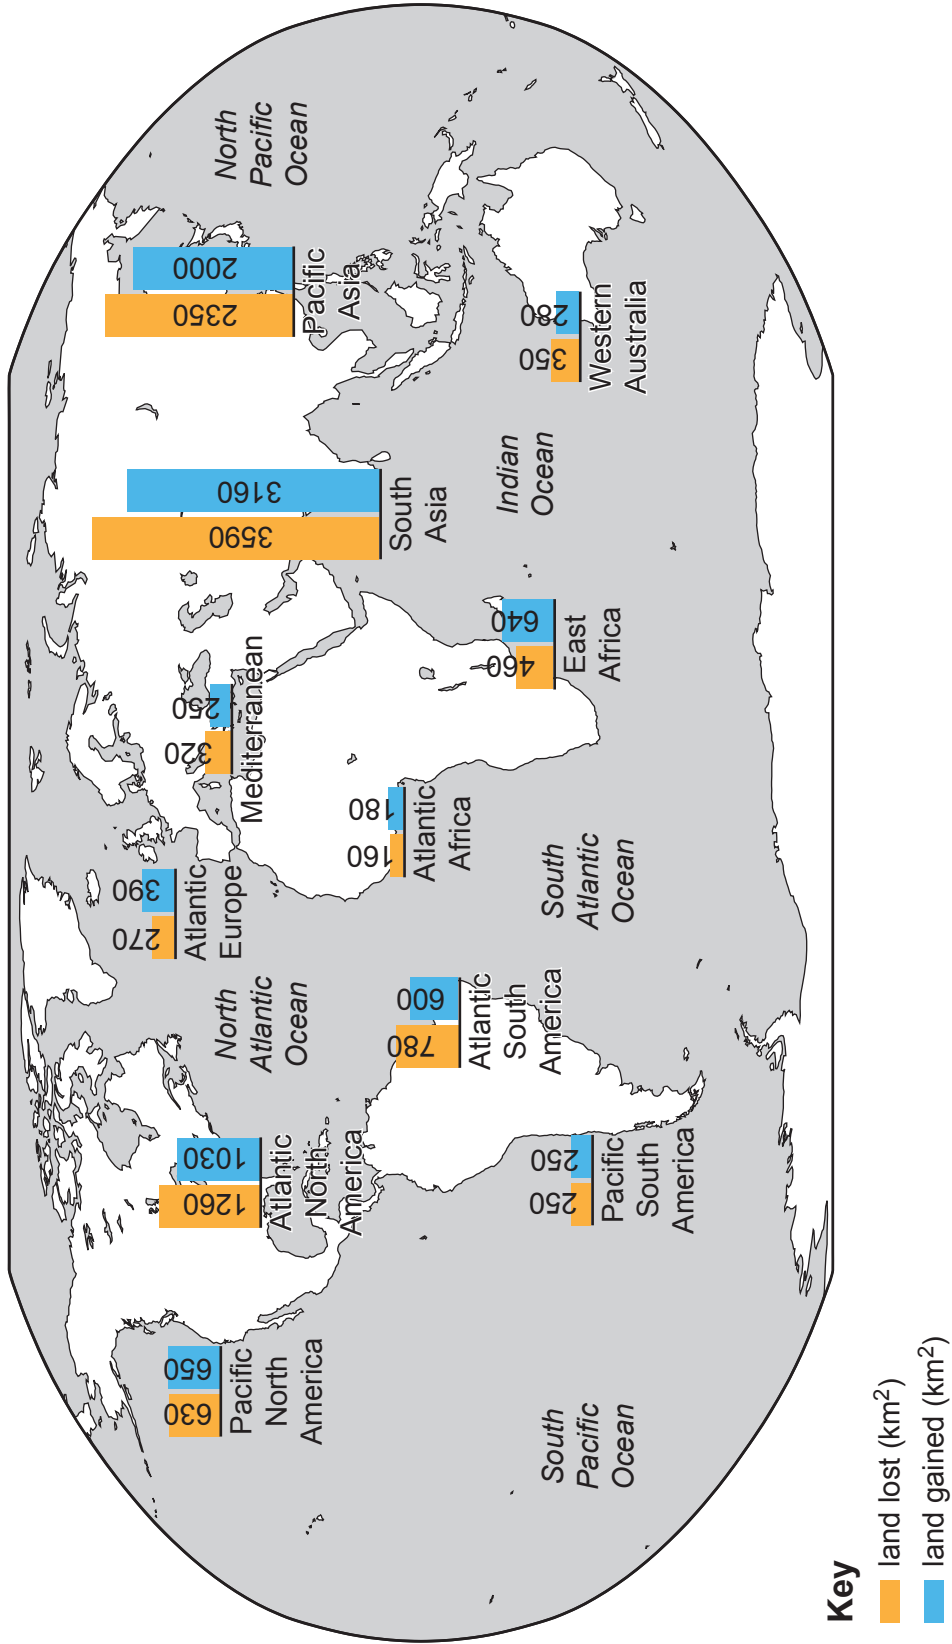

Fig. 1.1 for Question 1

The movement of the monsoon across India

Key

- 1 June date of arrival of monsoon
- international boundary
- state boundary

Fig. 4.1 for Question 4
Land lost and land gained for selected coastlines, 1984–2015

Fig. 7.1 for Question 7
Duration of precursors* and events for different natural hazards

Key

precursors*

event

*natural warning signs that often come before the event

Fig. 10.1 for Question 10

Vegetation in a semi-arid environment in Arizona, USA