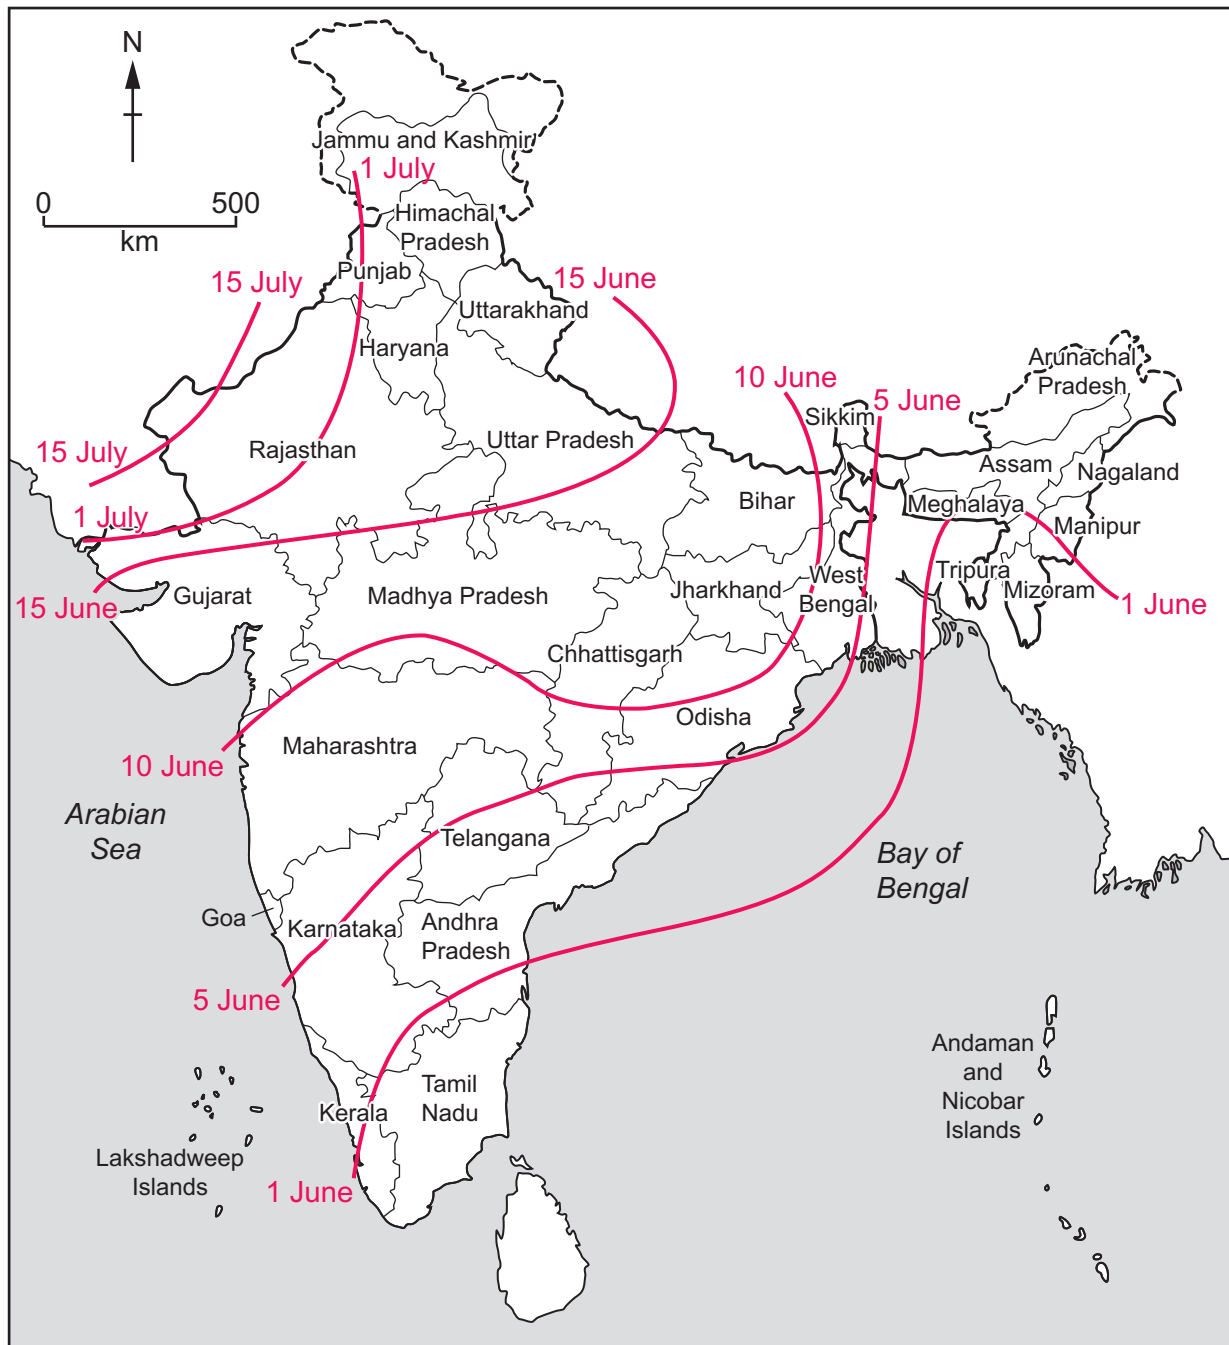

Cambridge International AS & A Level

GEOGRAPHY

9696/32

Paper 3 Advanced Physical Geography Options

October/November 2023

INSERT

1 hour 30 minutes

INFORMATION

Fig. 1.1 for Question 1

The movement of the monsoon across India

Key

- 1 June date of arrival of monsoon
- international boundary
- state boundary

Fig. 4.1 for Question 4
Land lost and land gained for selected coastlines, 1984–2015

Fig. 7.1 for Question 7
Duration of precursors* and events for different natural hazards

Key

precursors*

event

*natural warning signs that often come before the event

Fig. 10.1 for Question 10

Vegetation in a semi-arid environment in Arizona, USA