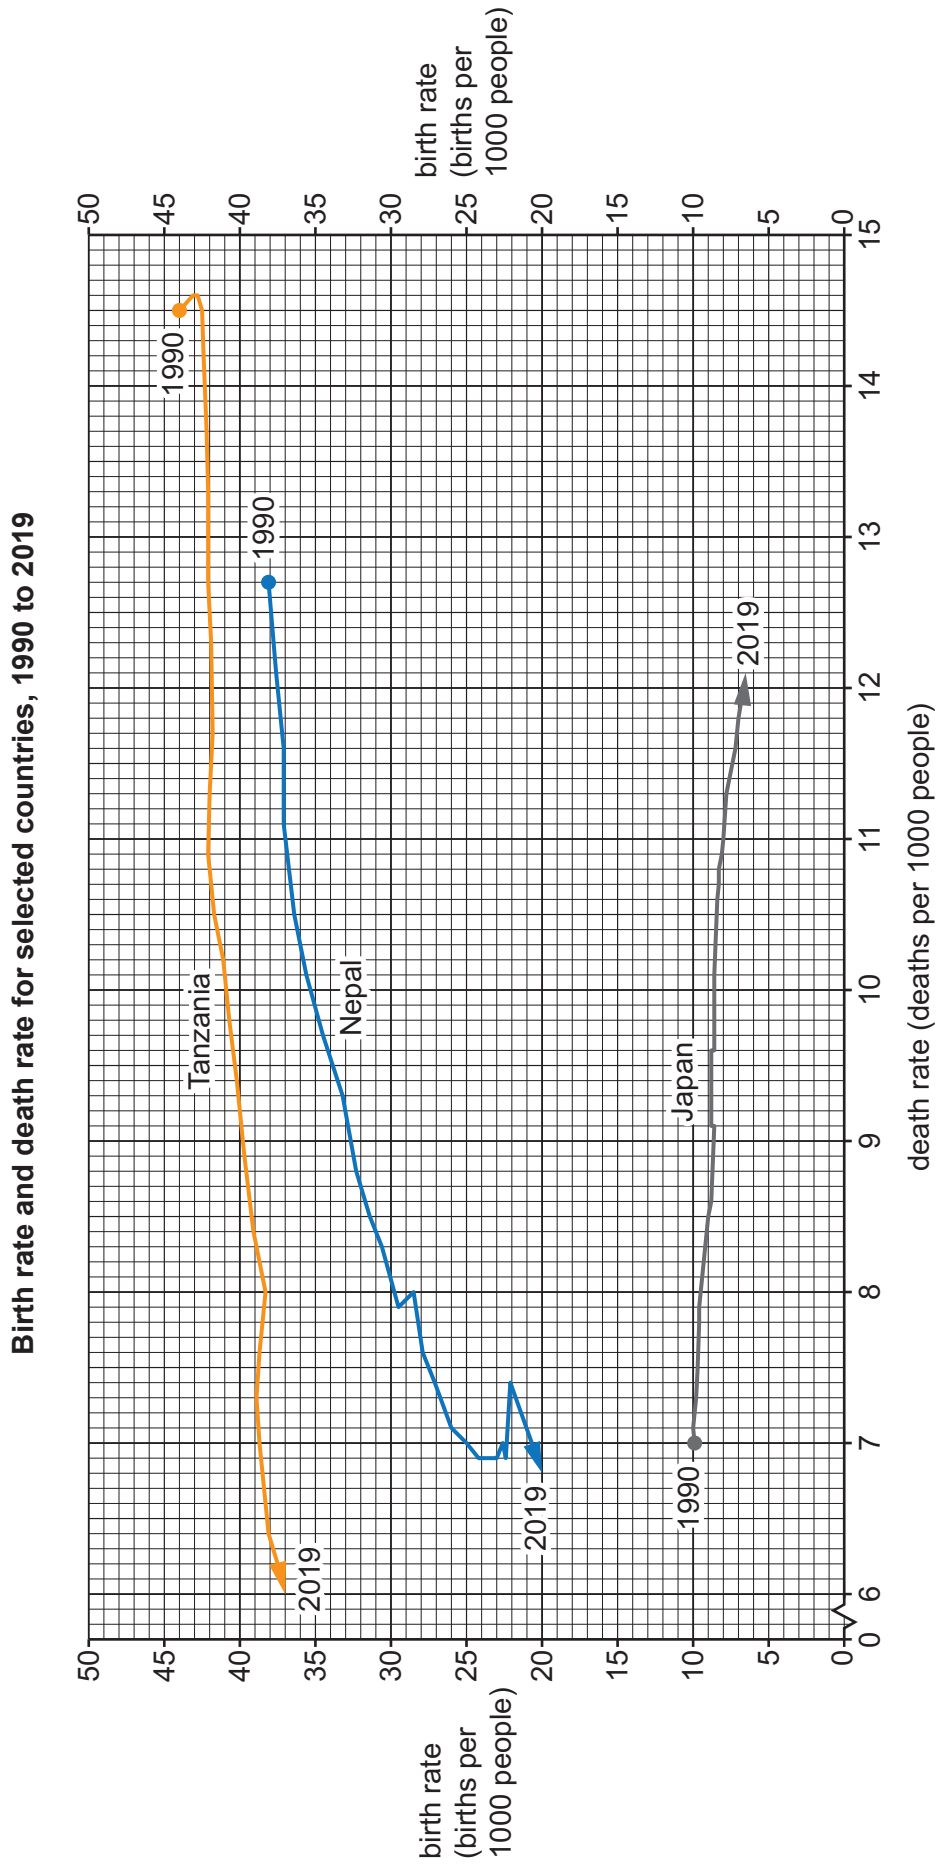

# Cambridge International AS & A Level

---

**GEOGRAPHY**

**9696/21**

Paper 2 Core Human Geography

**October/November 2024**

INSERT

**1 hour 30 minutes**

---

**INFORMATION**

- This insert contains all the resources referred to in the questions.
- You may annotate this insert and use the blank spaces for planning. **Do not write your answers** on the insert.

---

This document has **4** pages.

Fig. 1.1 for Question 1

**Fig. 2.1 for Question 2**  
**Internal migration in Canada, an HIC in North America, 2015–19**

Content removed due to copyright restrictions.

Fig. 3.1 for Question 3